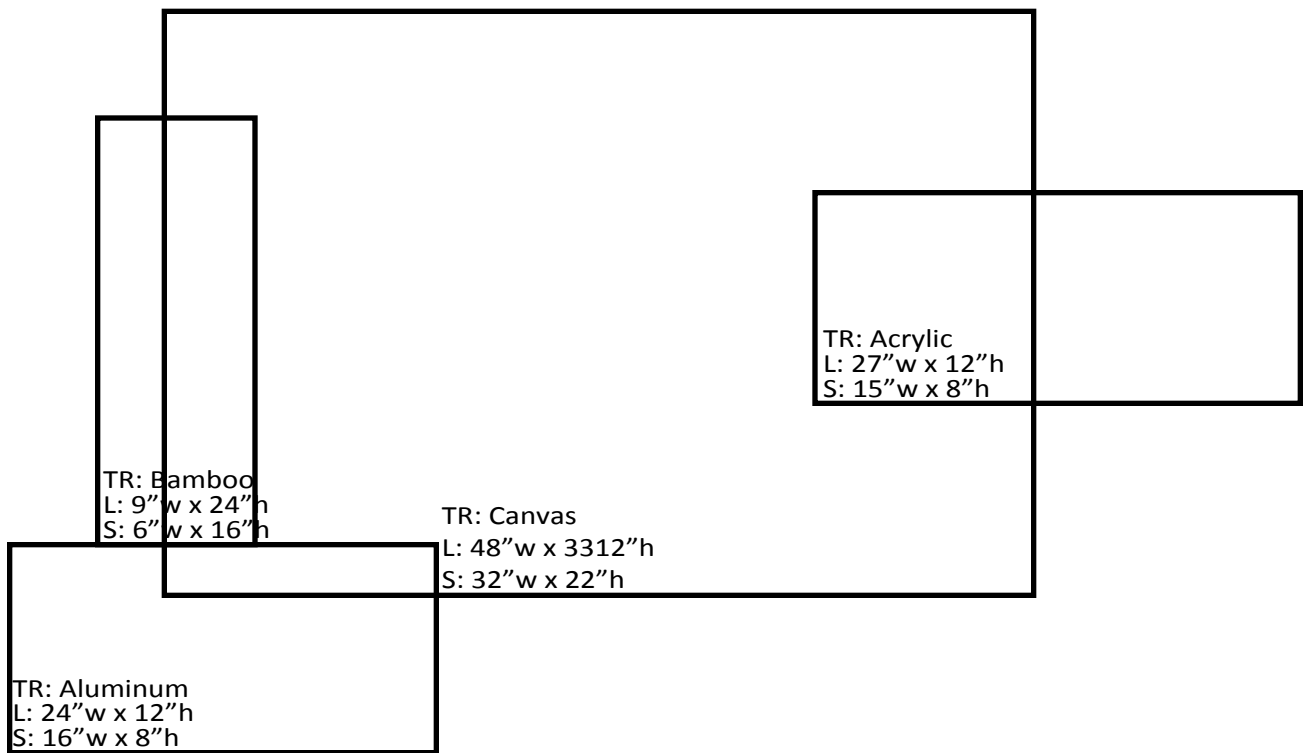

SMALL: 48" w x 28" h x 2" d

TR24660 Zen Landscape 103

Offered in 2 sizes:

LARGE: 72" w x 42" h x 2" d

SMALL: 48" w x 28" h x 2" d

TR24661 Zen Landscape 104

Offered in 2 sizes:

LARGE: 72" w x 42" h x 2" d

SMALL: 48" w x 28" h x 2" d

TR24662 Zen Landscape 105

Offered in 2 sizes:

LARGE: 72" w x 42" h x 2" d

SMALL: 48" w x 28" h x 2" d

TR: Acrylic
L: 27" w x 12" h
S: 18" w x 8" h

TR: Canvas
L: 48" w x 33" h
S: 32" w x 22" h

TR: Bamboo
L: 9" w x 24" h
S: 6" w x 16" h

TR: Aluminum
L: 24" w x 12" h
S: 16" w x 8" h

TR24663 Zen Landscape 106

Offered in 2 sizes:

LARGE: 72" w x 42" h x 2" d

SMALL: 48" w x 28" h x 2" d

TR24664 Zen Landscape 107

Offered in 2 sizes:

LARGE: 72" w x 42" h x 2" d

SMALL: 48" w x 28" h x 2" d

TR24665 Zen Landscape 108

Offered in 2 sizes:

LARGE: 72" w x 42" h x 2" d

SMALL: 48" w x 28" h x 2" d