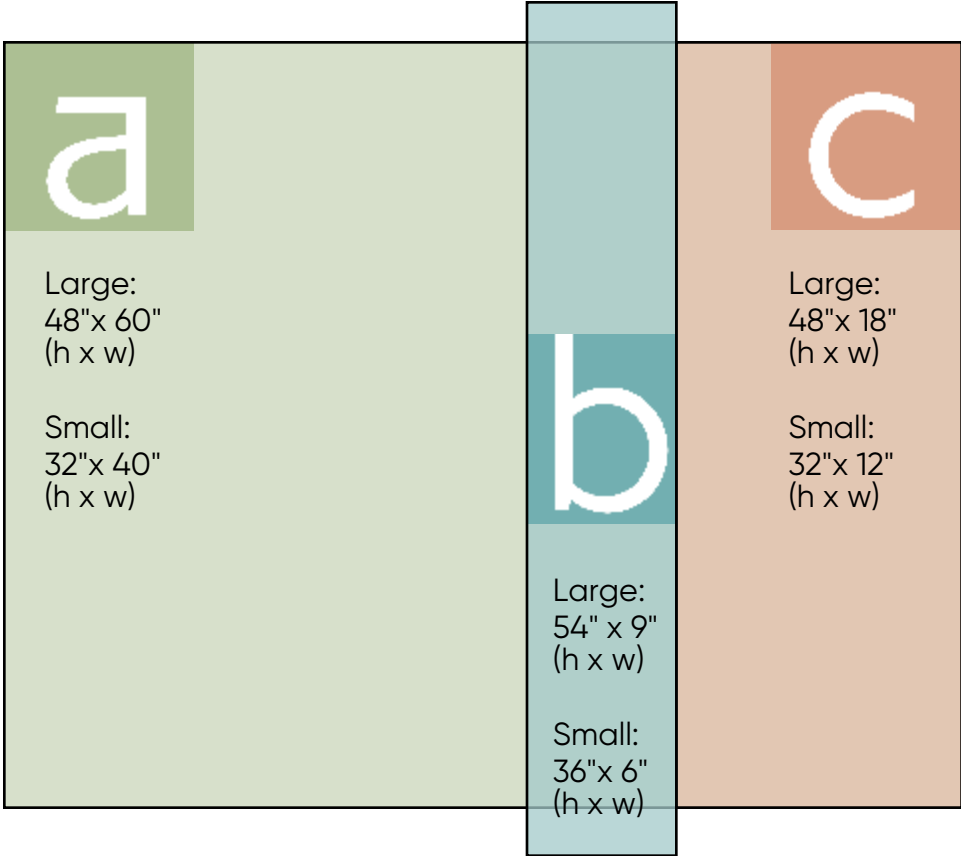

ZenFusion™

DESIGN * IT * YOURSELF

Create your own ZenFusion™ dimensional landscape by selecting the components yourself from our image galleries. Contract Canvas element A is the base and backing of the landscape with your choice of Acrylic, Aluminum, or Bamboo for elements B and C. Envision and specify a custom artwork as simple as **a b c** Design it yourself-- there are infinite variations!

Choose a Size: Large (54" h x 60" w) or Small (36" h x 40" w).
Choose a Left or Right configuration.

ZenFusion™

D * I * Y

Create your own ZenFusion by specifying the imagery for A, B, and C and the substrate for B and C.