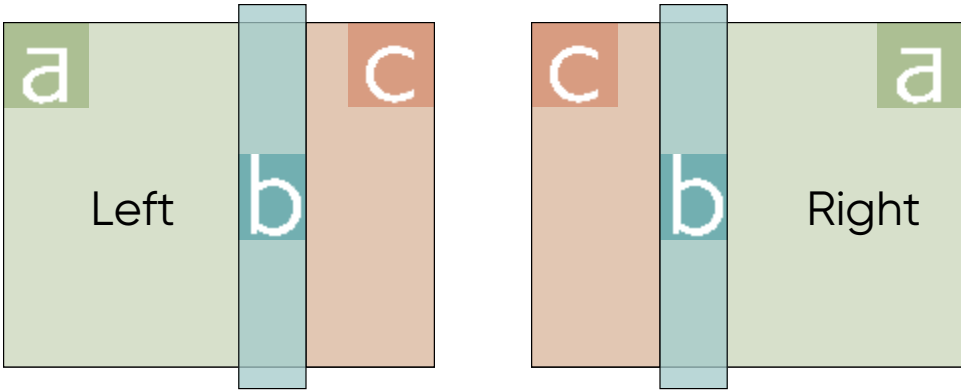

ZenFusion™

DESIGN * IT * YOURSELF

Create your own ZenFusion™ dimensional landscape by selecting the components yourself from our image galleries. Contract Canvas element A is the base and backing of the landscape with your choice of Acrylic, Aluminum, or Bamboo for elements B and C. Envision and specify a custom artwork as simple as **a b c** Design it yourself-- there are infinite variations!

Choose a Size: Large (54" h x 60" w) or Small (36" h x 40" w).
Choose a Left or Right configuration.

ZenFusion™

D * I * Y

Create your own ZenFusion by specifying the imagery for A, B, and C and the substrate for B and C.