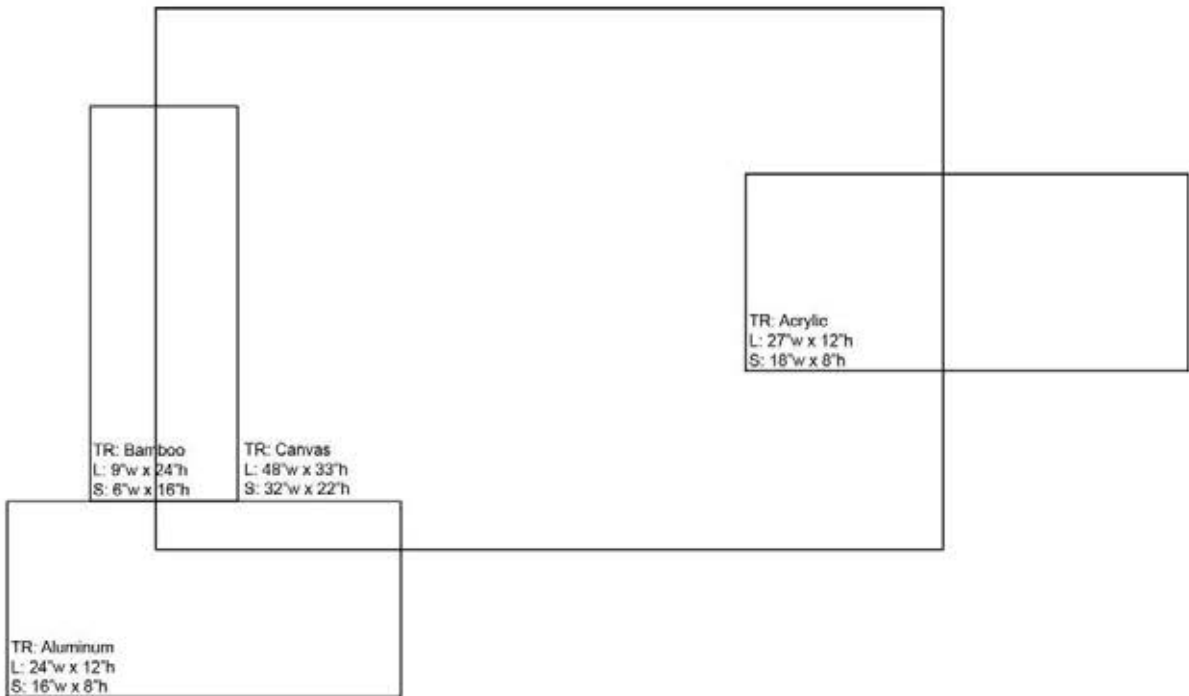

TR13911: Zen Landscape I

Offered in 2 sizes:

LARGE: 72"w x 42"h x 2"d

SMALL: 48"w x 28"h x 2"d

TR: Acrylic
L: 33"w x 12"h
S: 22"w x 8"h

TR: Canvas
L: 36"w x 42"h
S: 24"w x 28"h

TR: Aluminum
L: 36"w x 6"h
S: 24"w x 4"h

TR: Canvas
L: 15"w x 33"h
S: 10"w x 22"h

TR13912: Zen Landscape II

Offered in 2 sizes:

LARGE: 72"w x 42"h x 2"d

SMALL: 48"w x 28"h x 2"d

TR13913: Zen Landscape III

Offered in 2 sizes:

LARGE: 72"w x 42"h x 2"d

SMALL: 48"w x 28"h x 2"d

TR13914: Zen Landscape IV

Offered in 2 sizes:

LARGE: 72"w x 42"h x 2"d

SMALL: 48"w x 28"h x 2"d

TR13915: Zen Landscape V

Offered in 2 sizes:

LARGE: 72"w x 42"h x 2"d

SMALL: 48"w x 28"h x 2"d

TR13916: Zen Landscape VI

Offered in 2 sizes:

LARGE: 72"w x 42"h x 2"d

SMALL: 48"w x 28"h x 2"d

TR13917: Zen Landscape VII

Offered in 2 sizes:

LARGE: 72"w x 42"h x 2"d